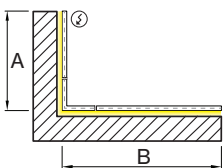

Technical data

	SIZE TYPE	LED COLOR TEMPERATURE	INPUT WATTS	DELIVERED LM TOTAL	LIGHT DISTRIBUTION	DELIVERED LM DIRECT	DELIVERED LM INDIRECT	OPTICAL EFFICIENCY	LUMINAIRE EFFICACY
BASO DIRECT									
e LED	4' linear	30K, 35K, 40K	16 W	1600 lm	100% down	400lm/ft	-	67%	103lm/W
	8' linear		32 W	3200 lm					
e² LED	4' linear	30K, 35K, 40K	24 W	2400 lm	100% down	600lm/ft	-	67%	99lm/W
	8' linear		48 W	4800 lm					
e²⁺ LED	4' linear	30K, 35K, 40K	36 W	3200 lm	100% down	800lm/ft	-	67%	93lm/W
	8' linear		72 W	6400 lm					

Patterns top view

LINEAR

A	FIXTURES	CODE
48"	1 × 4' linear	0 4 F T
96"	1 × 8' linear	0 8 F T
144"	3 × 4' linear	1 2 F T

L-SHAPE OUTER